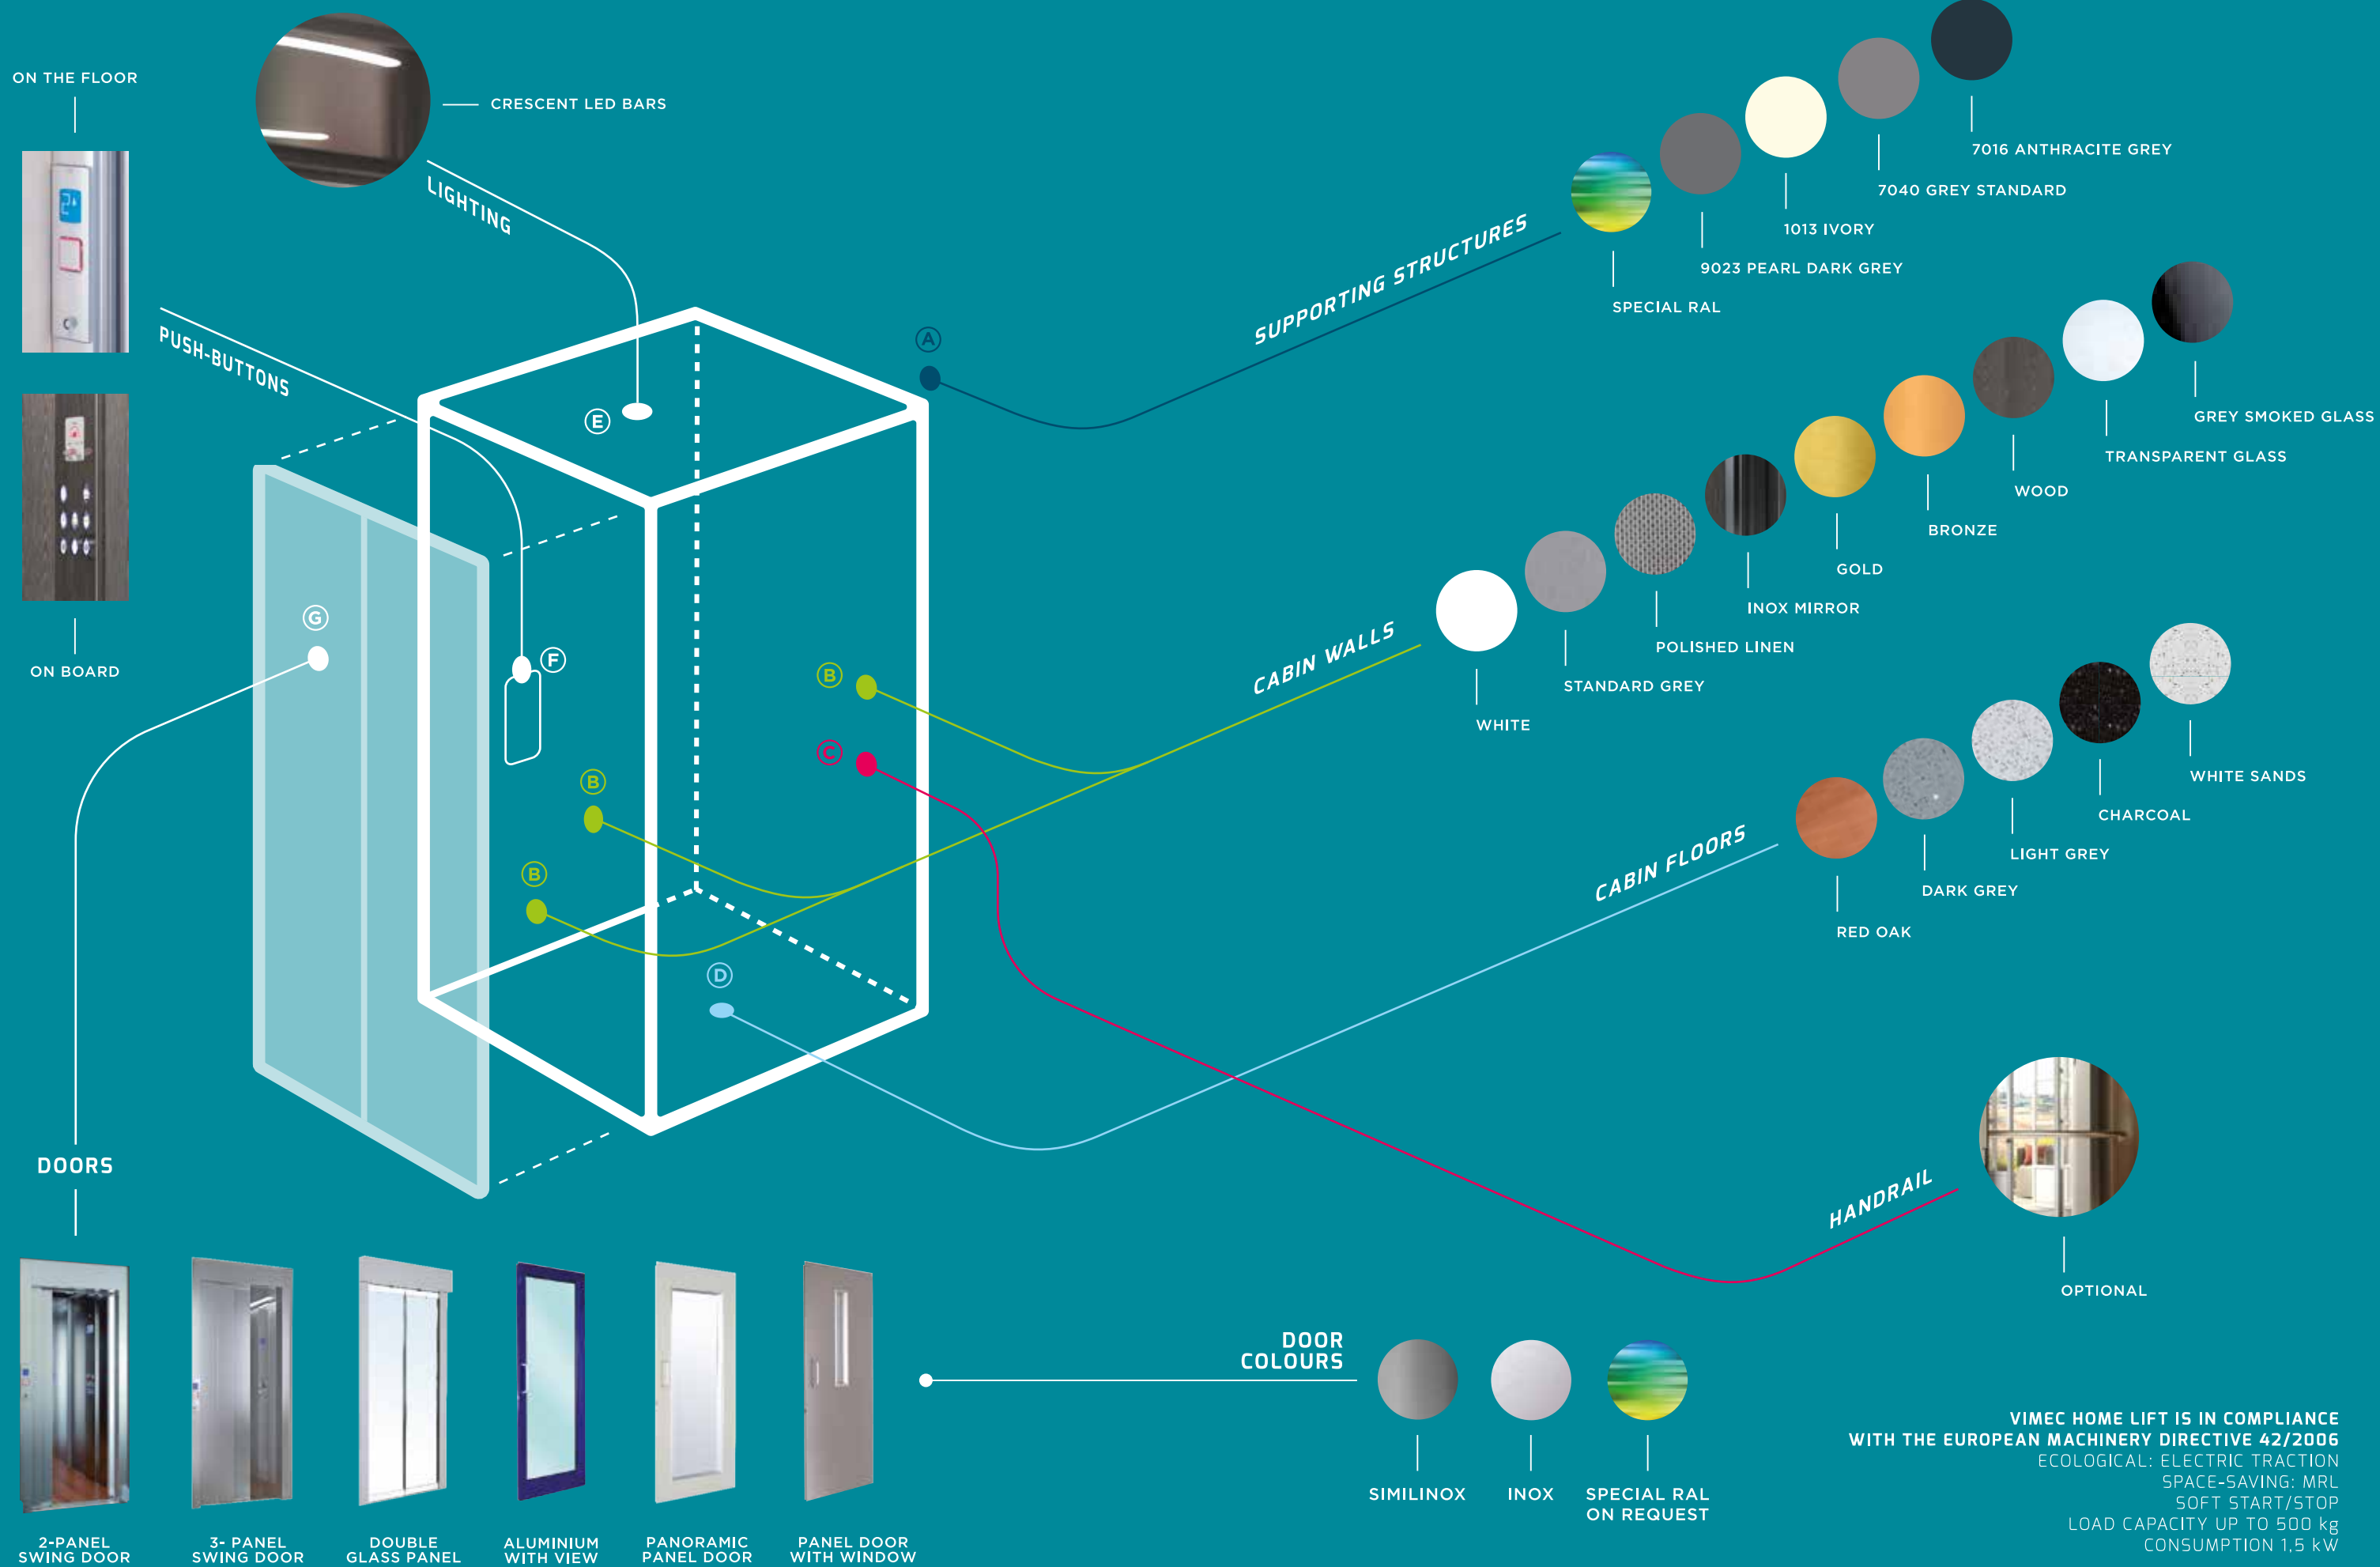

ON THE FLOOR

CRESCENT LED BARS

LIGHTING

PUSH-BUTTONS

ON BOARD